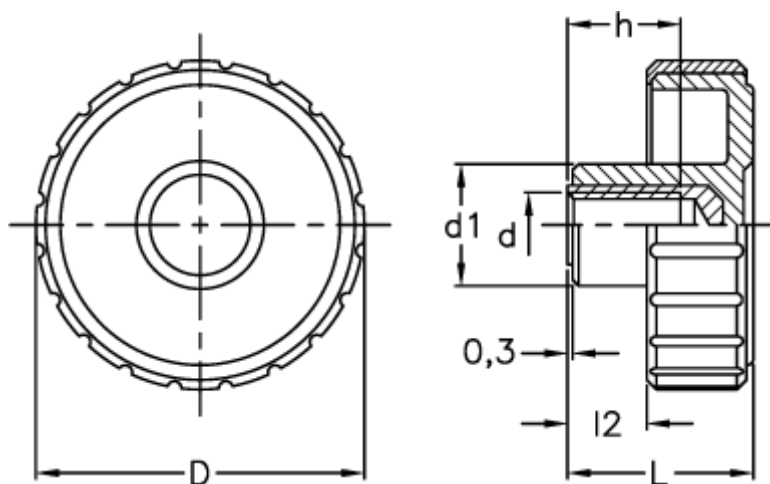

# Data Sheet

Article number: 2302134416  
Description: E+G grip knobs  
MBT.55 B-8-SOFT

## Measures

D	= 54
d1	= 20
d 6H	= 8
h	= 20
L	= 30
l2	= 12.5